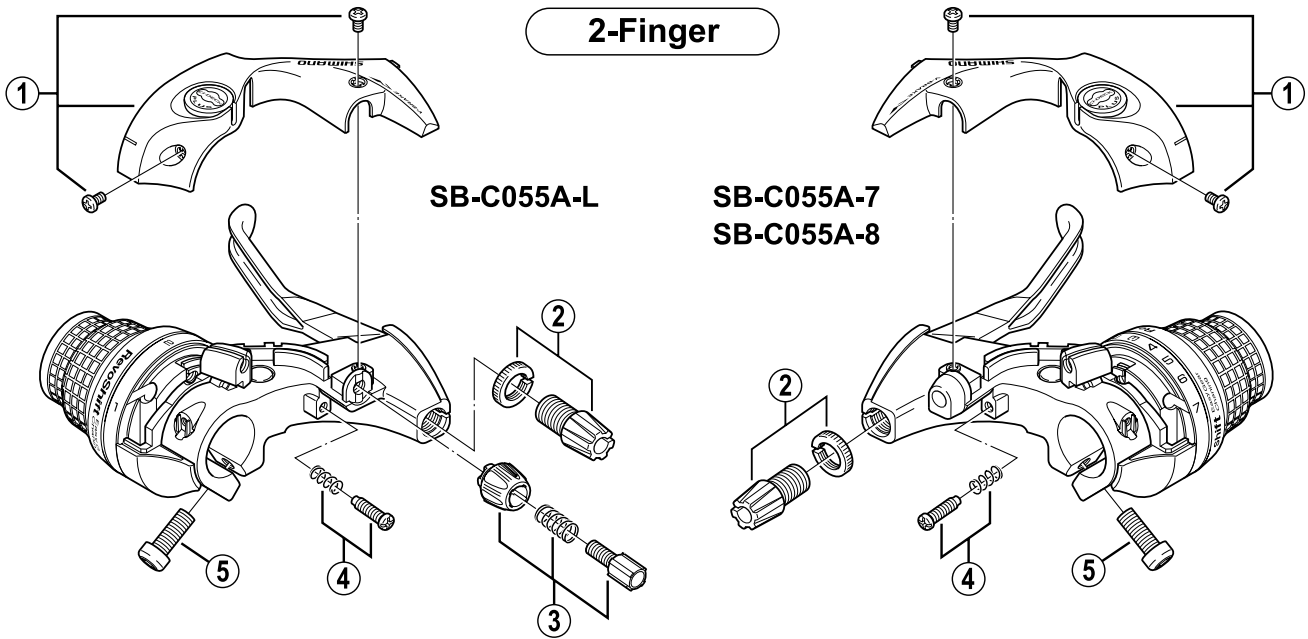

SHIMANO C-SERIES Revo-Shift Lever
SB-C055A

For Left Hand

For Right Hand

Q'TY	ITEM NO.	SHIMANO CODE NO.	DESCRIPTION
	1	Y-6GY98010	R.H. Cover & Fixing Screws (M3 x 5) for 2-Finger
		Y-6GY98030	L.H. Cover & Fixing Screws (M3 x 5) for 2-Finger
		Y-6GY98050	R.H. Cover & Fixing Screws (M3 x 5) for 4-Finger
		Y-6GY98070	L.H. Cover & Fixing Screws (M3 x 5) for 4-Finger
	2	Y-8TS 98030	Brake Cable Adjusting Bolt & Nut
	3	Y-66T 98020	Cable Adjusting Bolt Unit
	4	Y-8ST 98010	Reach Adjusting Screw (M4 x 14.5) & Spring
	5	Y-6A7 80100	Clamp Bolt (M6 x 16)
	6	Y-8TS 98010	R.H. Adjustment Block & Screw for 4-Finger
		Y-8TS 98020	L.H. Adjustment Block & Screw for 4-Finger