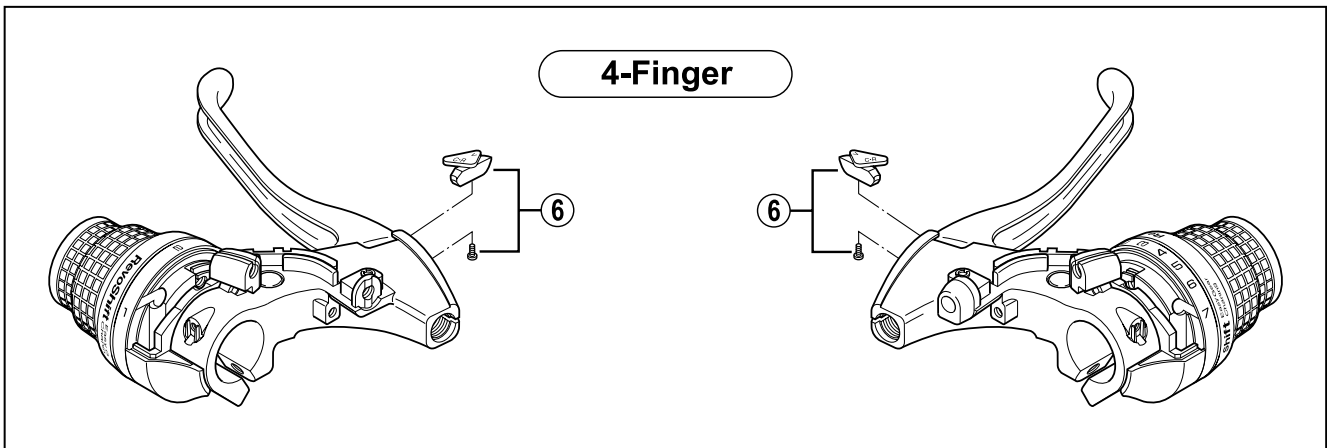

SHIMANO C-SERIES Revo-Shift Lever
SB-C055A

For Left Hand

For Right Hand

Q'TY	ITEM NO.	SHIMANO CODE NO.	DESCRIPTION
	1	Y-6GY98010	R.H. Cover & Fixing Screws (M3 x 5) for 2-Finger
		Y-6GY98030	L.H. Cover & Fixing Screws (M3 x 5) for 2-Finger
		Y-6GY98050	R.H. Cover & Fixing Screws (M3 x 5) for 4-Finger
		Y-6GY98070	L.H. Cover & Fixing Screws (M3 x 5) for 4-Finger
	2	Y-8TS 98030	Brake Cable Adjusting Bolt & Nut
	3	Y-66T 98020	Cable Adjusting Bolt Unit
	4	Y-8ST 98010	Reach Adjusting Screw (M4 x 14.5) & Spring
	5	Y-6A7 80100	Clamp Bolt (M6 x 16)
	6	Y-8TS 98010	R.H. Adjustment Block & Screw for 4-Finger
		Y-8TS 98020	L.H. Adjustment Block & Screw for 4-Finger