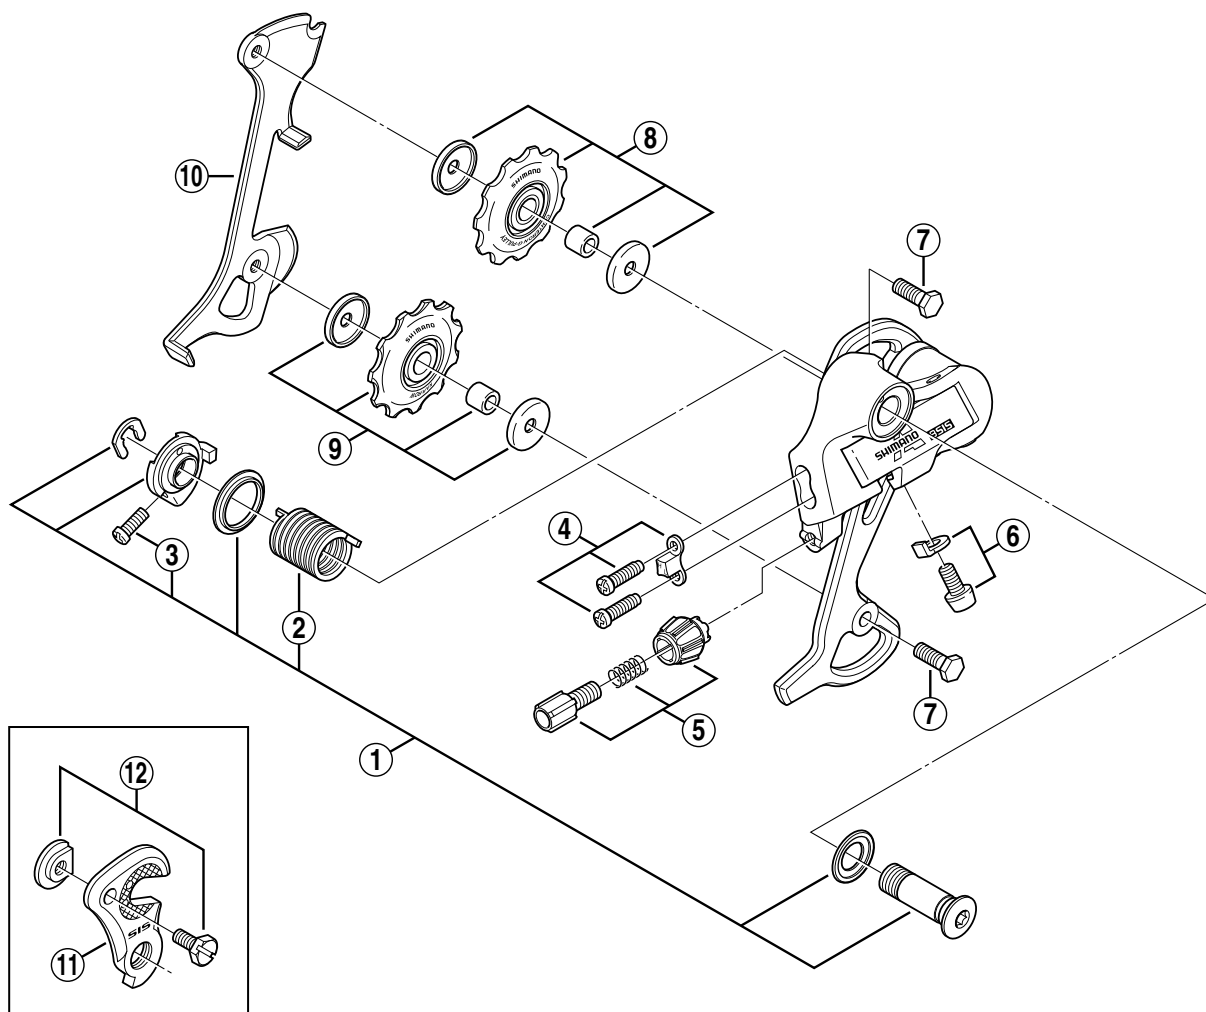

SHIMANO ALIVIO Rear Derailleur (8-Speed)

Dec. 1998

RD-MC18-SGS Super Long Cage

ITEM NO.	SHIMANO CODE NO.	DESCRIPTION
1	Y-5UH98020	B-Axle Assembly
2	Y-5UH22000	B-Tension Spring
3	Y-556 25010	B-Tension Adjusting Screw (M4 x 12)
4	Y-53K 98020	Stroke Adjusting Screws (M4 x 14.5) & Plate
5	Y-52A 98010	Cable Adjusting Bolt Unit
6	Y-5UG98020	Cable Fixing Bolt (M5 x 8.5) & Plate
7	Y-54Y 25200	Pulley Bolt (M5 x 14)
8	Y-5UN98060	Guide Pulley Unit
9	Y-5UN98070	Tension Pulley Unit
10	Y-5UP 10000	Inner Plate
11	Y-52U 11000	Adapter
12	Y-5UA98030	Adapter Screw (M5 x 10.5) & Nut