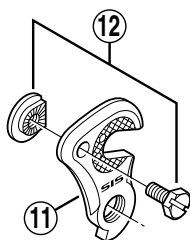

SHIMANO ACERA Rear Derailleur (Super Long Cage)

Nov. 1999

RD-M330-SGS For 7-Speed

RD-M330-8 SGS For 8-Speed

**Adapter Type
for 7-Speed**

| ITEM NO. | SHIMANO CODE NO. | DESCRIPTION |
|----------|------------------|---|
| 1 | Y-5UH98020 | B-Axle Assembly |
| 2 | Y-5UH22000 | B-Tension Spring |
| 3 | Y-556 25010 | B-Tension Adjusting Screw (M4 x 12) |
| 4 | Y-5UD98040 | Stroke Adjusting Screws (M4 x 14.5) & Plate |
| 5 | Y-52A 98010 | Cable Adjusting Bolt Unit |
| 6 | Y-5UF 98020 | Cable Fixing Bolt Unit |
| 7 | Y-54Y 25200 | Pulley Bolt (M5 x 14) |
| 8 | Y-5UN98060 | Guide Pulley Unit |
| 9 | Y-5UN98070 | Tension Pulley Unit |
| 10 | Y-5UP 10000 | Inner Plate |
| 11 | Y-52U 11000 | Adapter for 7-Speed |
| 12 | Y-5UA98030 | Adapter Screw (M5 x 10.5) & Nut for 7-Speed |