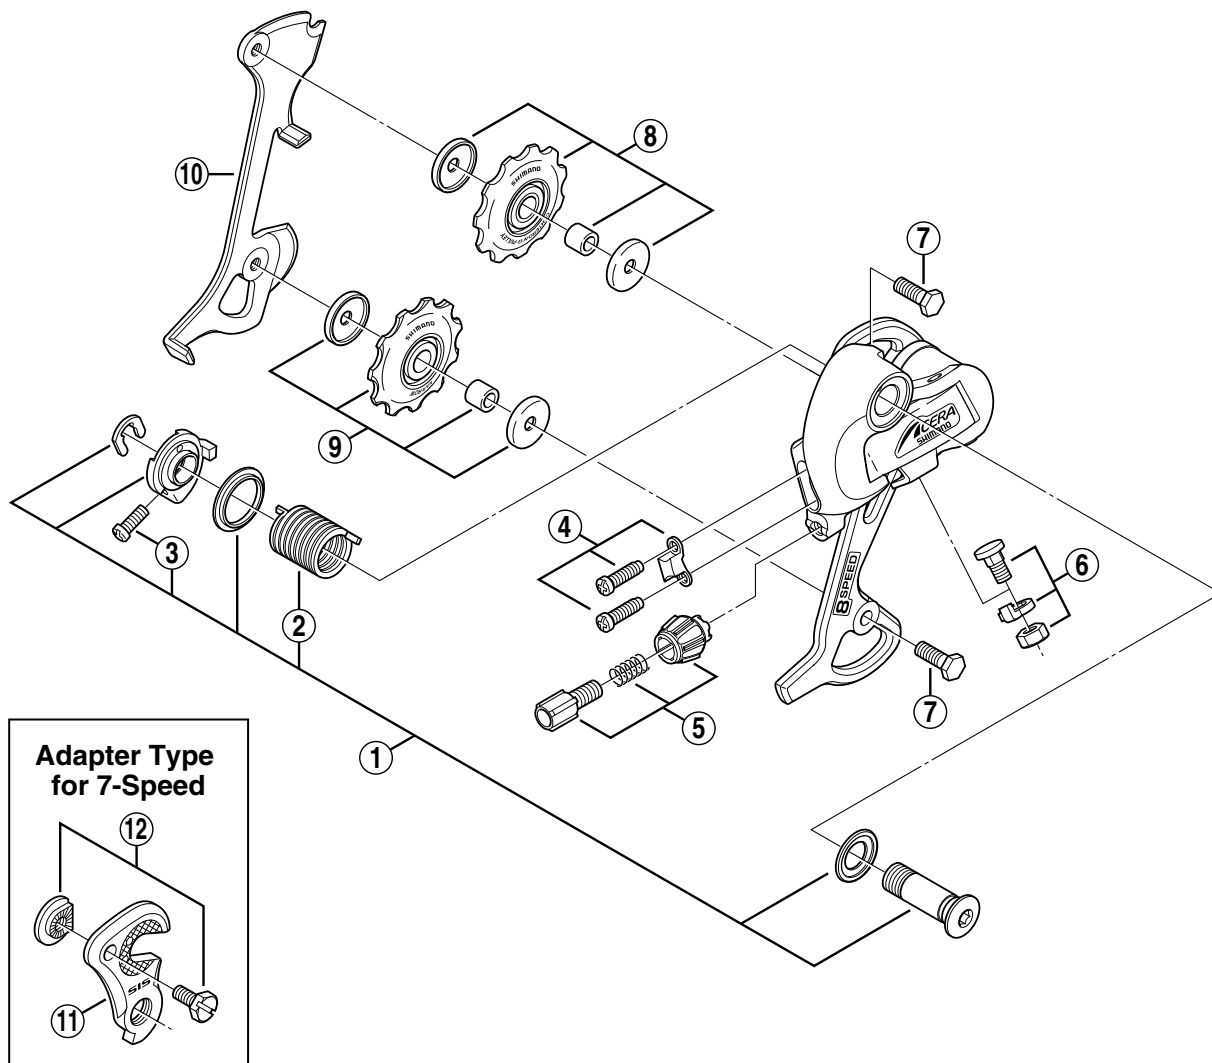

SHIMANO ACERA Rear Derailleur (Super Long Cage)

Nov. 1999

RD-M330-SGS For 7-Speed

RD-M330-8 SGS For 8-Speed

**Adapter Type
for 7-Speed**

| ITEM NO. | SHIMANO CODE NO. | DESCRIPTION |
|----------|------------------|---|
| 1 | Y-5UH98020 | B-Axle Assembly |
| 2 | Y-5UH22000 | B-Tension Spring |
| 3 | Y-556 25010 | B-Tension Adjusting Screw (M4 x 12) |
| 4 | Y-5UD98040 | Stroke Adjusting Screws (M4 x 14.5) & Plate |
| 5 | Y-52A 98010 | Cable Adjusting Bolt Unit |
| 6 | Y-5UF 98020 | Cable Fixing Bolt Unit |
| 7 | Y-54Y 25200 | Pulley Bolt (M5 x 14) |
| 8 | Y-5UN98060 | Guide Pulley Unit |
| 9 | Y-5UN98070 | Tension Pulley Unit |
| 10 | Y-5UP 10000 | Inner Plate |
| 11 | Y-52U 11000 | Adapter for 7-Speed |
| 12 | Y-5UA98030 | Adapter Screw (M5 x 10.5) & Nut for 7-Speed |