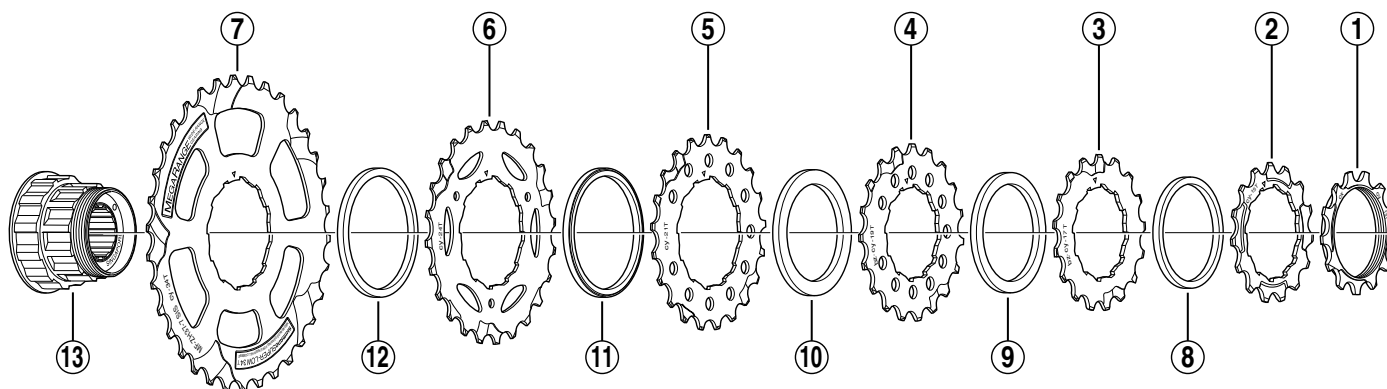

Multiple Freewheel
MF-ZH37 7-Speed / CY-Group

• **CY-group sprocket teeth combination: 13 - 15 - 17 - 19 - 21 - 24 - 34T**

Q'TY	ITEM NO.	SHIMANO CODE NO.	DESCRIPTION
	1	Y-1U4 13AP0	Sprocket Wheel 13T (Brown) B.C.40
	2	Y-1U5 15AR0	Sprocket Wheel 15T (Brown) Small Serration
	3	Y-12V 17AR0	Sprocket Wheel 17T (Brown) Small Serration
	4	Y-12V 19AR0	Sprocket Wheel 19T (Brown) Small Serration
	5	Y-1U5 21AR0	Sprocket Wheel 21T (Brown) Large Serration
	6	Y-1U5 24AR0	Sprocket Wheel 24T (Brown) Large Serration
	7	Y-1U5 98020	Sprocket Wheel 34T (Silver) Large Serration
	8	Y-1U5 02000	Sprocket Spacer D8 (t= 3.20 mm)
	9	Y-12K 62000	Sprocket Spacer C7 (t= 3.13 mm)
	10	Y-12K 61000	Sprocket Spacer B7 (t= 3.23 mm)
	11	Y-12K 60000	Sprocket Spacer A7 (t= 3.33 mm)
	12	Y-12X 01000	Sprocket Spacer A8 (t= 3.53 mm)
	13	Y-1U5 98010	Freewheel Body
	14	Y-120 09050	Freewheel Body Removal Tool (TL-FW30)