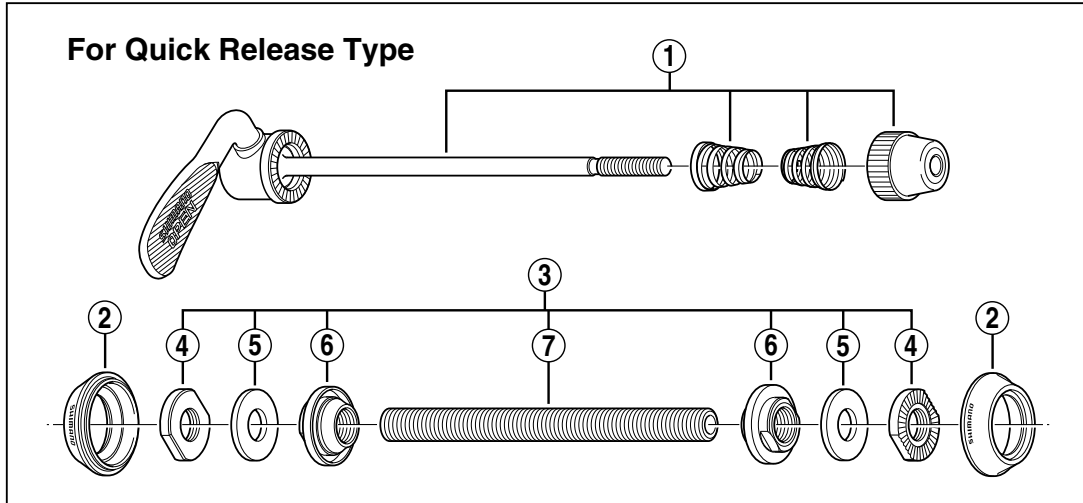

SHIMANO ACERA Front Hub HB-M330

ITEM NO.	SHIMANO CODE NO.	DESCRIPTION
1	21C 9011	Complete Quick Release 129 mm (5-3/32")
2	21H 0400	Rubber Seal
3	21H 9807	Complete Hub Axle 108 mm (4-1/4") for Quick Release Type
	22H 9801	Complete Hub Axle 140 mm (5-1/2") for Nut Type
4	21H 0810	Serated Lock Nut 3 mm for Quick Release Type
5	21H 1020	Washer 2 mm
6	21H 9808	Cone (M9 x 10.4 mm) w/Dust Cover
7	21C 0310	Hub Axle 108 mm (4-1/4") for Quick Release Type
	21D 0520	Hub Axle 140 mm (5-1/2") for Nut Type
8	21D 0200	Fixing Nut
9	21D 0300	Roller Washer 2 mm
10	21D 0401	Lock Nut 3 mm for Nut Type
11	000 9121	Steel Ball (3/16") 20 pcs.