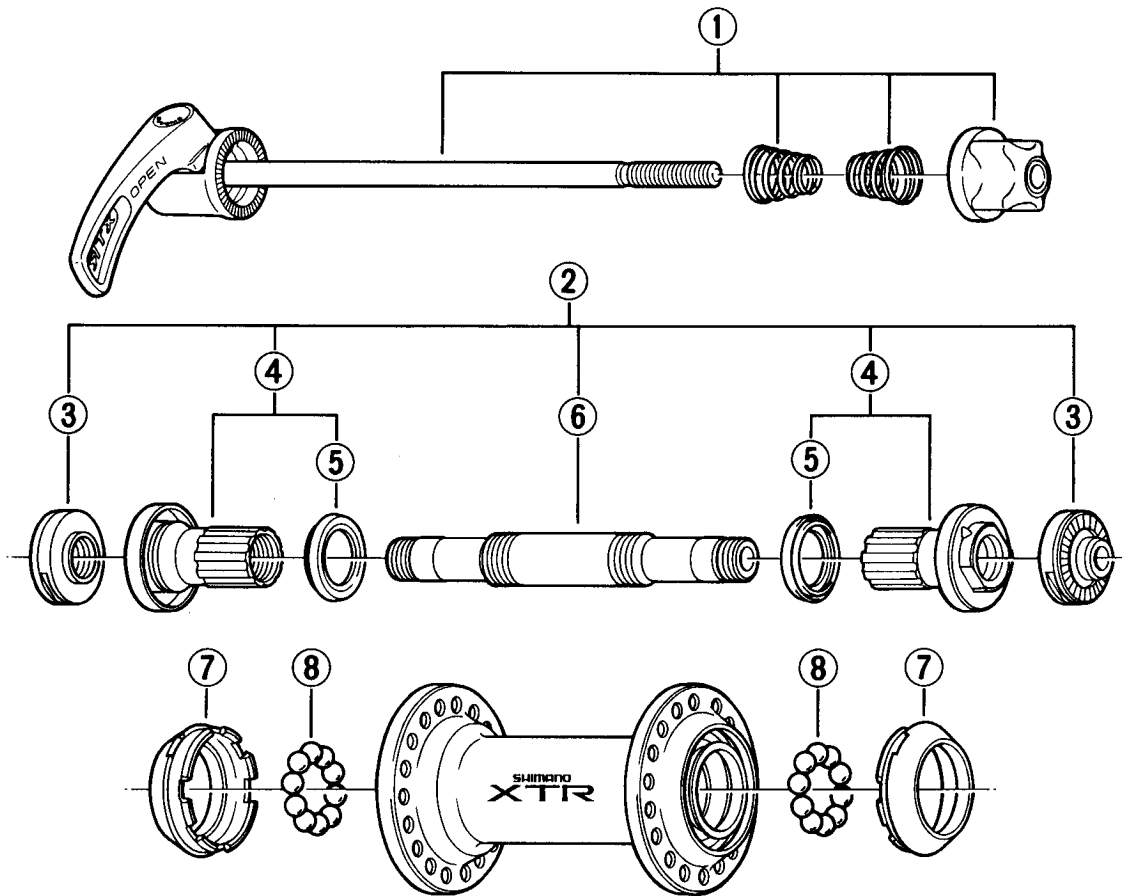

## SHIMANO XTR Front Hub HB-M950

Q'TY	ITEM NO.	PART NO.	DESCRIPTION
	1	23R 9010	Complete Quick Release 133 mm (5-1/4")
	2	23R 9801	Complete Hub Axle 95.3 mm (3-3/4")
	3	23R 9050	Lock Nut (M9)
	4	23R 9802	Cone (M11 x 30.1 mm) w/Dust Cover & Seal Ring
	5	23F 0500	Seal Ring
	6	23L 0200	Hub Axle 95.3 mm (3-3/4")
	7	23R 0500	Cap
	8	000 9127	Stainless Ball (3/16") 22 pcs.

Over Lock Nut Dimension: 100 mm (3-15/16")

04 Printed in Japan 9512-1592