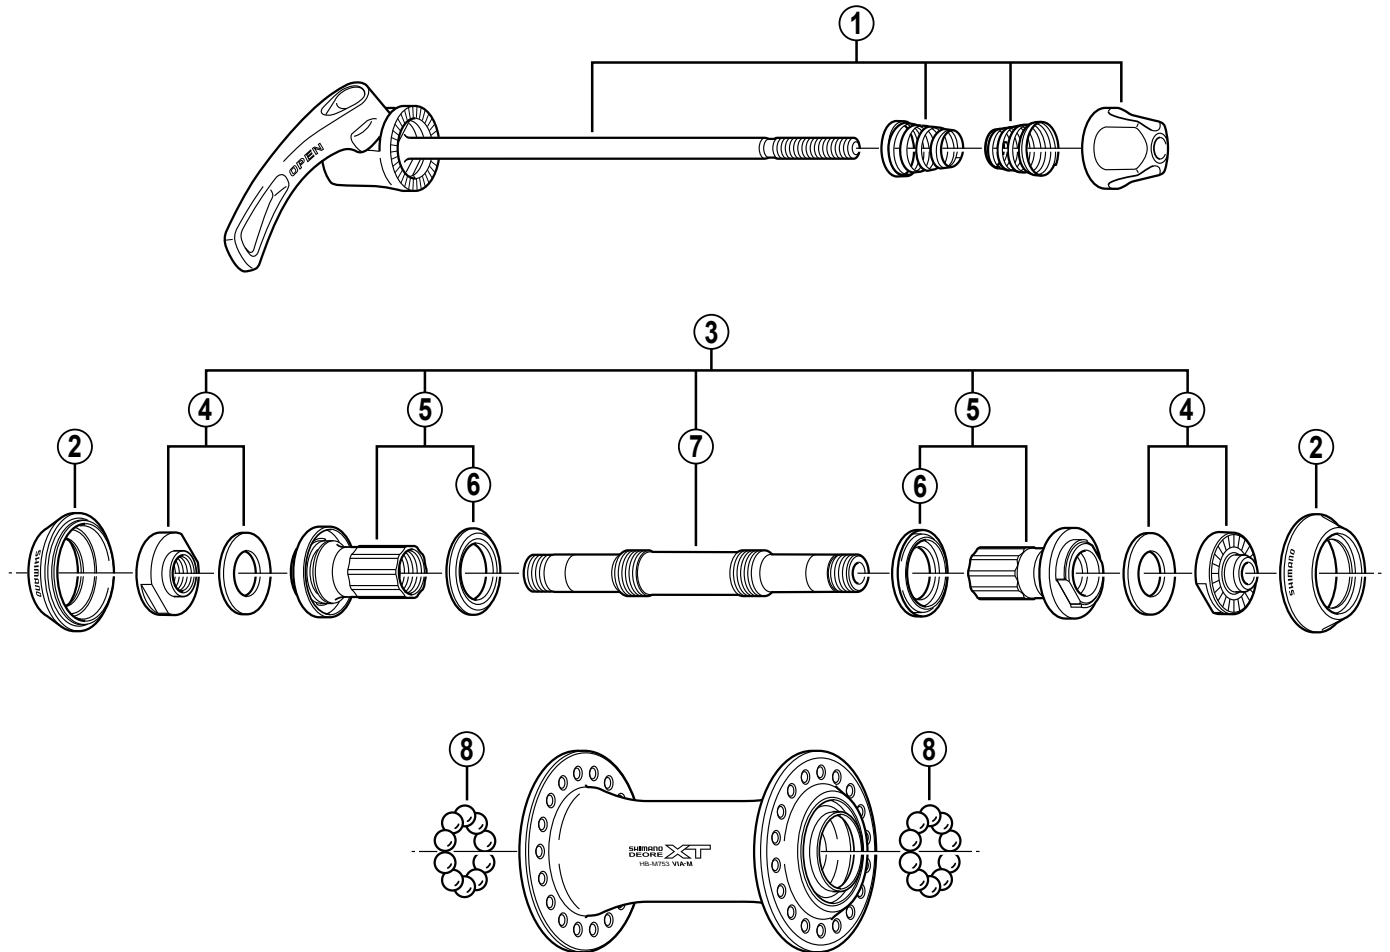

DEORE XT Front Hub

HB-M753-S Silver Version

HB-M753-L Black Version

Q'TY	ITEM NO.	SHIMANO CODE NO.	DESCRIPTION
	1	Y-24N 98010	Complete Quick Release 133 mm (5-1/4") for HB-M753-S
		Y-24N 98020	Complete Quick Release 133 mm (5-1/4") for HB-M753-L
	2	Y-21H 04000	Rubber Seal
	3	Y-23L 98040	Complete Hub Axle 95.3 mm (3-3/4")
	4	Y-23L 98050	Lock Nut Unit (M9)
	5	Y-23L 98030	Cone (M11 x 30.1 mm) w/Dust Cover & Seal Ring
	6	Y-214 06000	Seal Ring
	7	Y-23L 02000	Hub Axle 95.3 mm (3-3/4")
	8	Y-000 91210	Steel Ball (3/16") 20 pcs.

Over Lock Nut Dimension: 100 mm (3-15/16")

IL/HB Printed in Japan 0112-2116