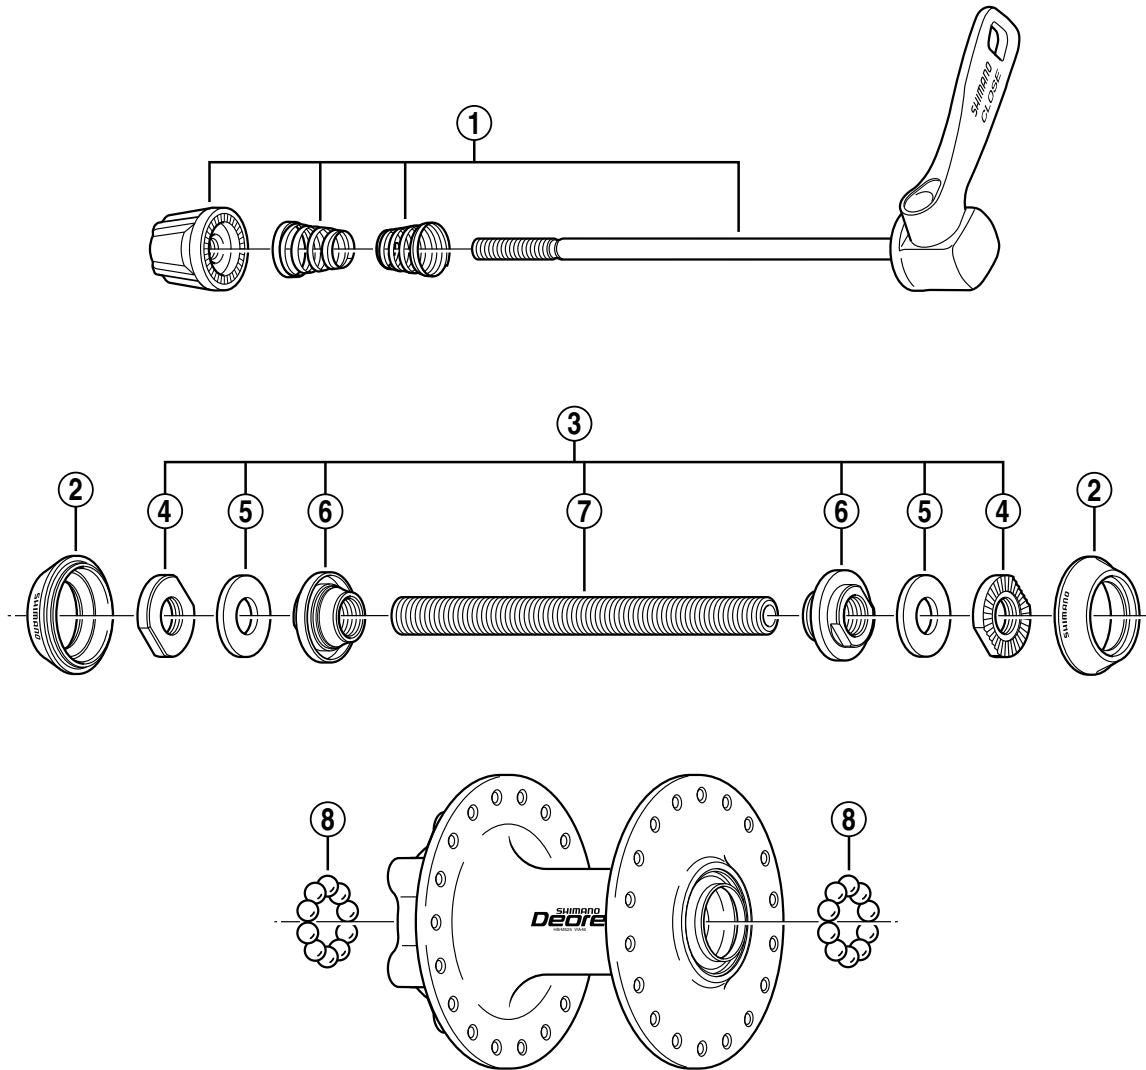

SHIMANO DEORE Front Hub (for Disc Brake)

HB-M525-S Silver Version

HB-M525-L Black Version

Q'TY	ITEM NO.	SHIMANO CODE NO.	DESCRIPTION
	1	Y-24P 98010	Complete Quick Release 133 mm (5-1/4")
	2	Y-21H 04000	Rubber Seal
	3	Y-21L 98010	Complete Hub Axle 108 mm (4-1/4")
	4	Y-21H 08100	Serrated Lock Nut 3 mm
	5	Y-21H 10200	Washer 2 mm
	6	Y-21L 98020	Cone (M9 x 11.5 mm) w/Dust Cover
	7	Y-21C 03100	Hub Axle 108 mm (4-1/4")
	8	Y-000 91210	Steel Ball (3/16") 20 pcs.

Over Lock Nut Dimension: 100 mm (3-15/16")