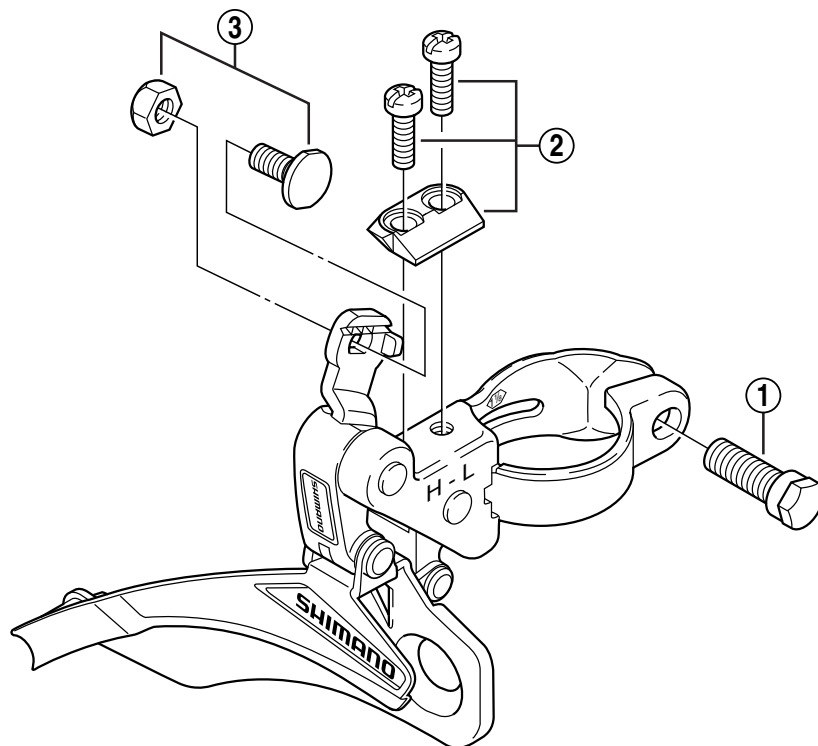

**SHIMANO TOURNEY Front Derailleur**  
**FD-TY18**

Q'TY	ITEM NO.	SHIMANO CODE NO.	DESCRIPTION
	1	Y-576 15000	Clamp Bolt
	2	Y-59Y 98010	Stroke Adjust Screws (M4 x 13) & Plate
	3	Y-576 98020	Cable Fixing Bolt & Nut