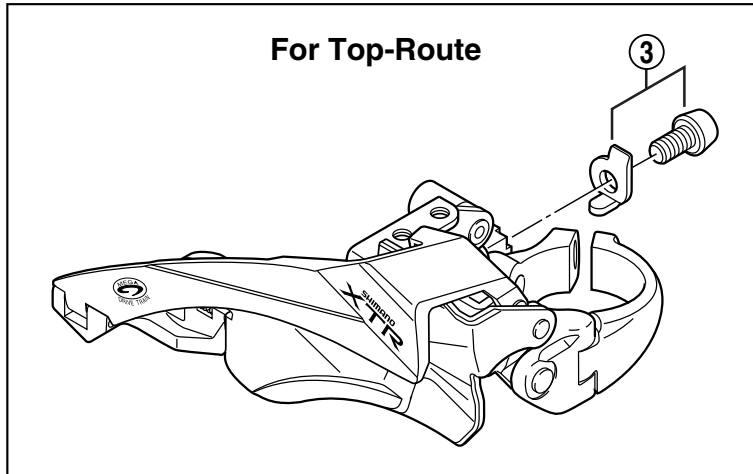

SHIMANO XTR Top Swing Front Derailleur FD-M952

Dec. 1998

ITEM NO.	SHIMANO CODE NO.	DESCRIPTION
1	Y-5A4 07000	Clamp Bolt (M5 x 15)
2	Y-5A4 98010	Stroke Adjust Screws (M4 x 10) & Plate
3	Y-5A4 98020	Cable Fixing Plate & Bolt (M5 x 9)
	Y-5A5 98010	Cable Fixing Plate & Bolt (M5 x 9) for Top-Route