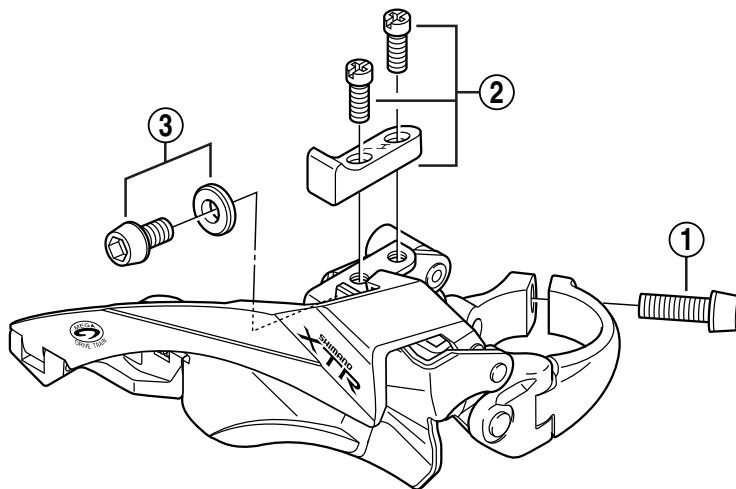

SHIMANO XTR Top Swing Front Derailleur FD-M952

Dec. 1998

ITEM NO.	SHIMANO CODE NO.	DESCRIPTION
1	Y-5A4 07000	Clamp Bolt (M5 x 15)
2	Y-5A4 98010	Stroke Adjust Screws (M4 x 10) & Plate
3	Y-5A4 98020	Cable Fixing Plate & Bolt (M5 x 9)
	Y-5A5 98010	Cable Fixing Plate & Bolt (M5 x 9) for Top-Route