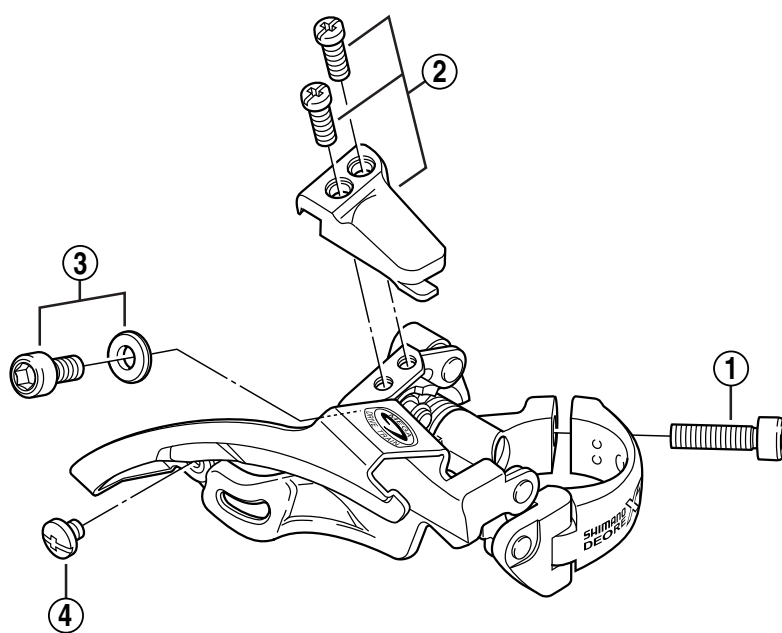

DEORE XT Top Swing Front Derailleur FD-M750

Dec. 1998

ITEM NO.	SHIMANO CODE NO.	DESCRIPTION
1	Y-5BG07000	Clamp Bolt (M5 x 18.5)
2	Y-5AY98010	Stroke Adjust Screws (M4 x 12) & Plate
3	Y-58X98020	Cable Fixing Plate & Bolt (M5 x 8.5)
	Y-5CR98010	Cable Fixing Plate & Bolt (M5 x 8.5) for Top-Route
4	Y-58371010	Chain Guide Fixing Screw (M4 x 4)