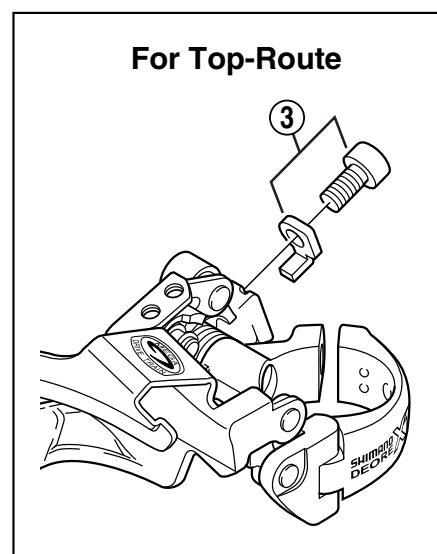

DEORE XT Top Swing Front Derailleur FD-M750

Dec. 1998

ITEM NO.	SHIMANO CODE NO.	DESCRIPTION
1	Y-5BG07000	Clamp Bolt (M5 x 18.5)
2	Y-5AY98010	Stroke Adjust Screws (M4 x 12) & Plate
3	Y-58X98020	Cable Fixing Plate & Bolt (M5 x 8.5)
	Y-5CR98010	Cable Fixing Plate & Bolt (M5 x 8.5) for Top-Route
4	Y-58371010	Chain Guide Fixing Screw (M4 x 4)