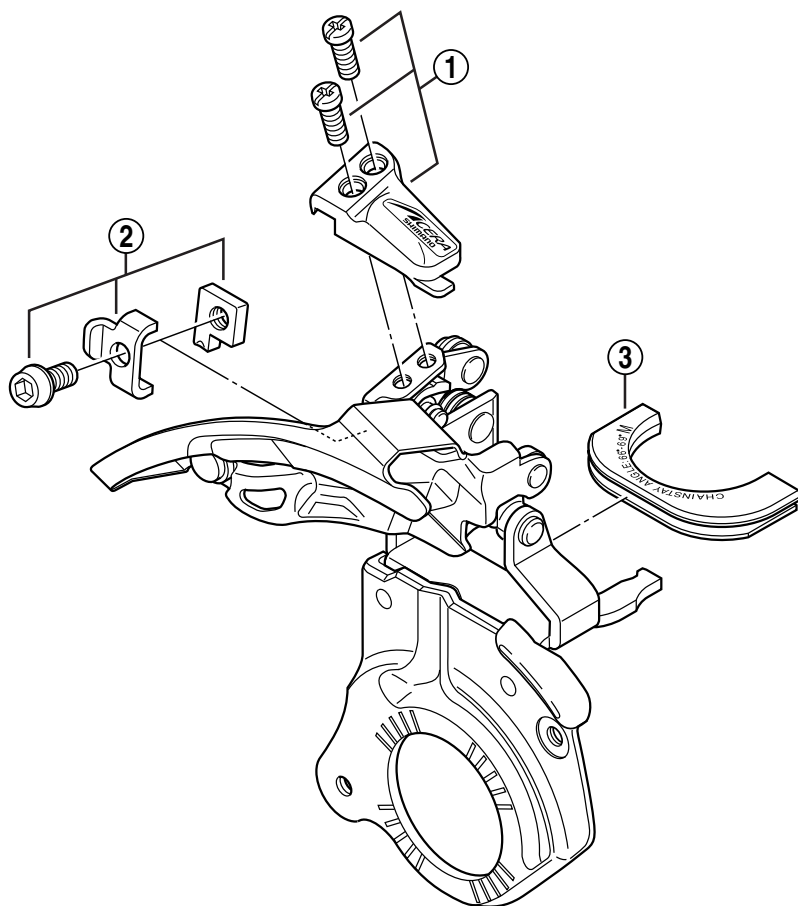

SHIMANO ACERA Top Swing Front Derailleur

Feb. 1999

FD-M330-E Bracket Type

ITEM NO.	SHIMANO CODE NO.	DESCRIPTION
1	Y-5DK98010	Stroke Adjust Screws (M4 x 12) & Plate
2	Y-5DK98030	Cable Fixing Bolt Unit (M5 x 9.8)
	Y-5DN98010	Cable Fixing Bolt Unit (M5 x 9.8) for Top-Route
3	Y-59L 54200	Seat Tube Adapter (S)
	Y-5DK51100	Seat Tube Adapter (M)
	Y-59L 54400	Seat Tube Adapter (L)