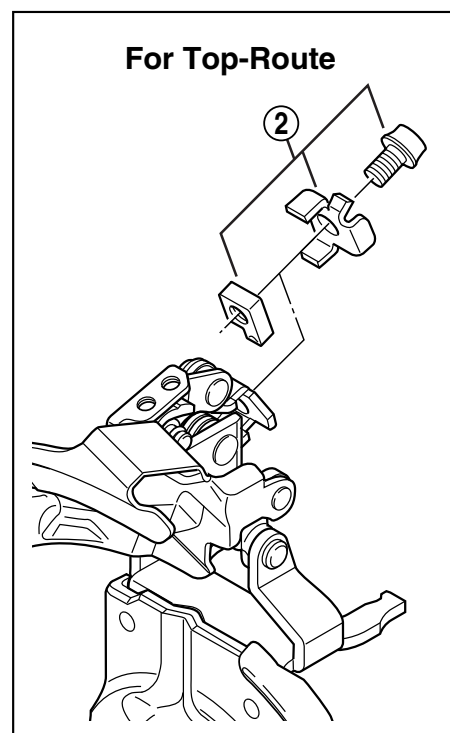

SHIMANO ACERA Top Swing Front Derailleur

Feb. 1999

FD-M330-E Bracket Type

ITEM NO.	SHIMANO CODE NO.	DESCRIPTION
1	Y-5DK98010	Stroke Adjust Screws (M4 x 12) & Plate
2	Y-5DK98030	Cable Fixing Bolt Unit (M5 x 9.8)
	Y-5DN98010	Cable Fixing Bolt Unit (M5 x 9.8) for Top-Route
3	Y-59L 54200	Seat Tube Adapter (S)
	Y-5DK51100	Seat Tube Adapter (M)
	Y-59L 54400	Seat Tube Adapter (L)