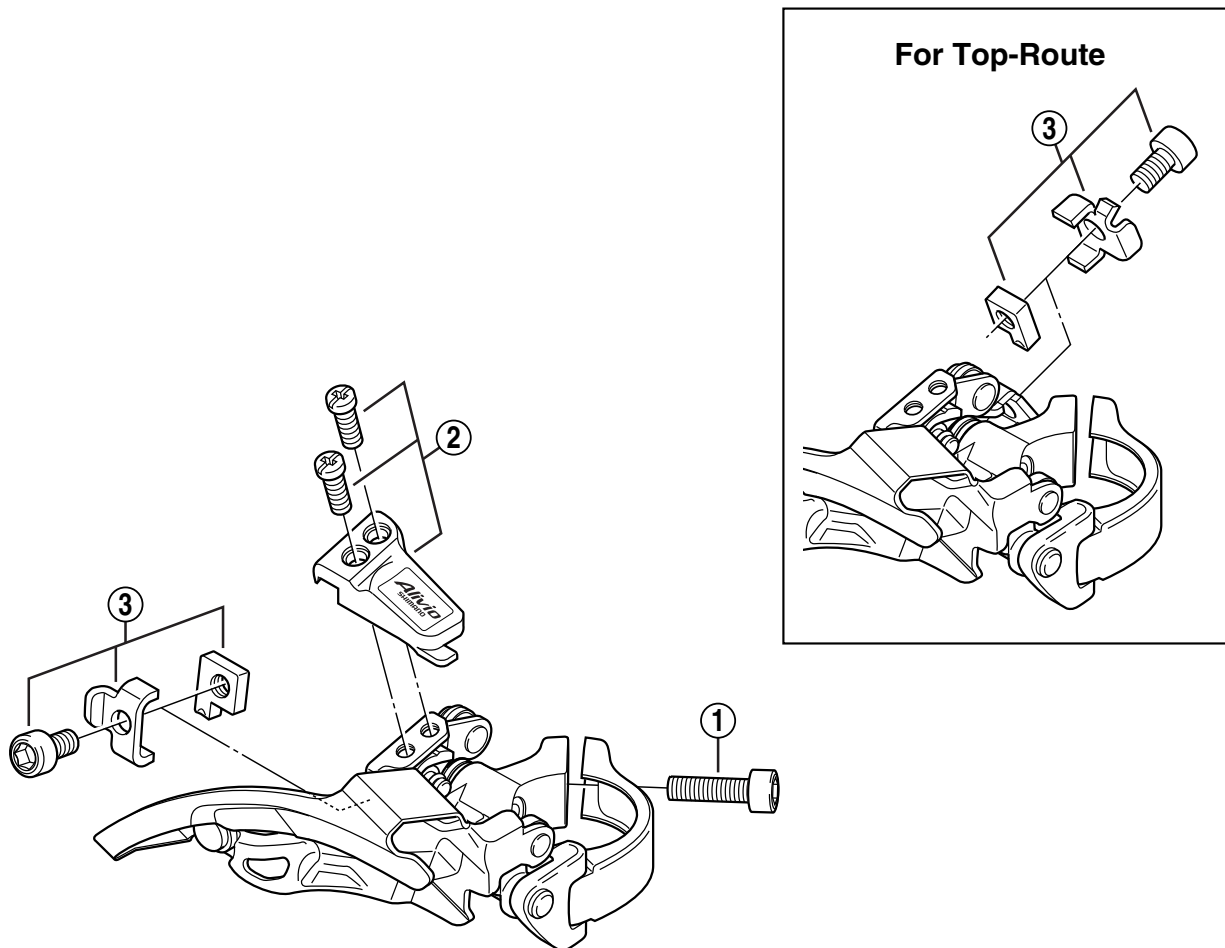

**SHIMANO ALIVIO Top Swing Front Derailleur
FD-MC18-s**

| Q'TY | ITEM NO. | SHIMANO CODE NO. | DESCRIPTION |
|------|----------|--------------------|---|
| | 1 | Y-59L 19100 | Clamp Bolt (M5 x 17.5) |
| | 2 | Y-5D1 98040 | Stroke Adjust Screws (M4 x 12) & Plate |
| | 3 | Y-5D1 98030 | Cable Fixing Bolt Unit (M5 x 9.8) |
| | | Y-5D2 98010 | Cable Fixing Bolt Unit (M5 x 9.8) for Top-Route |