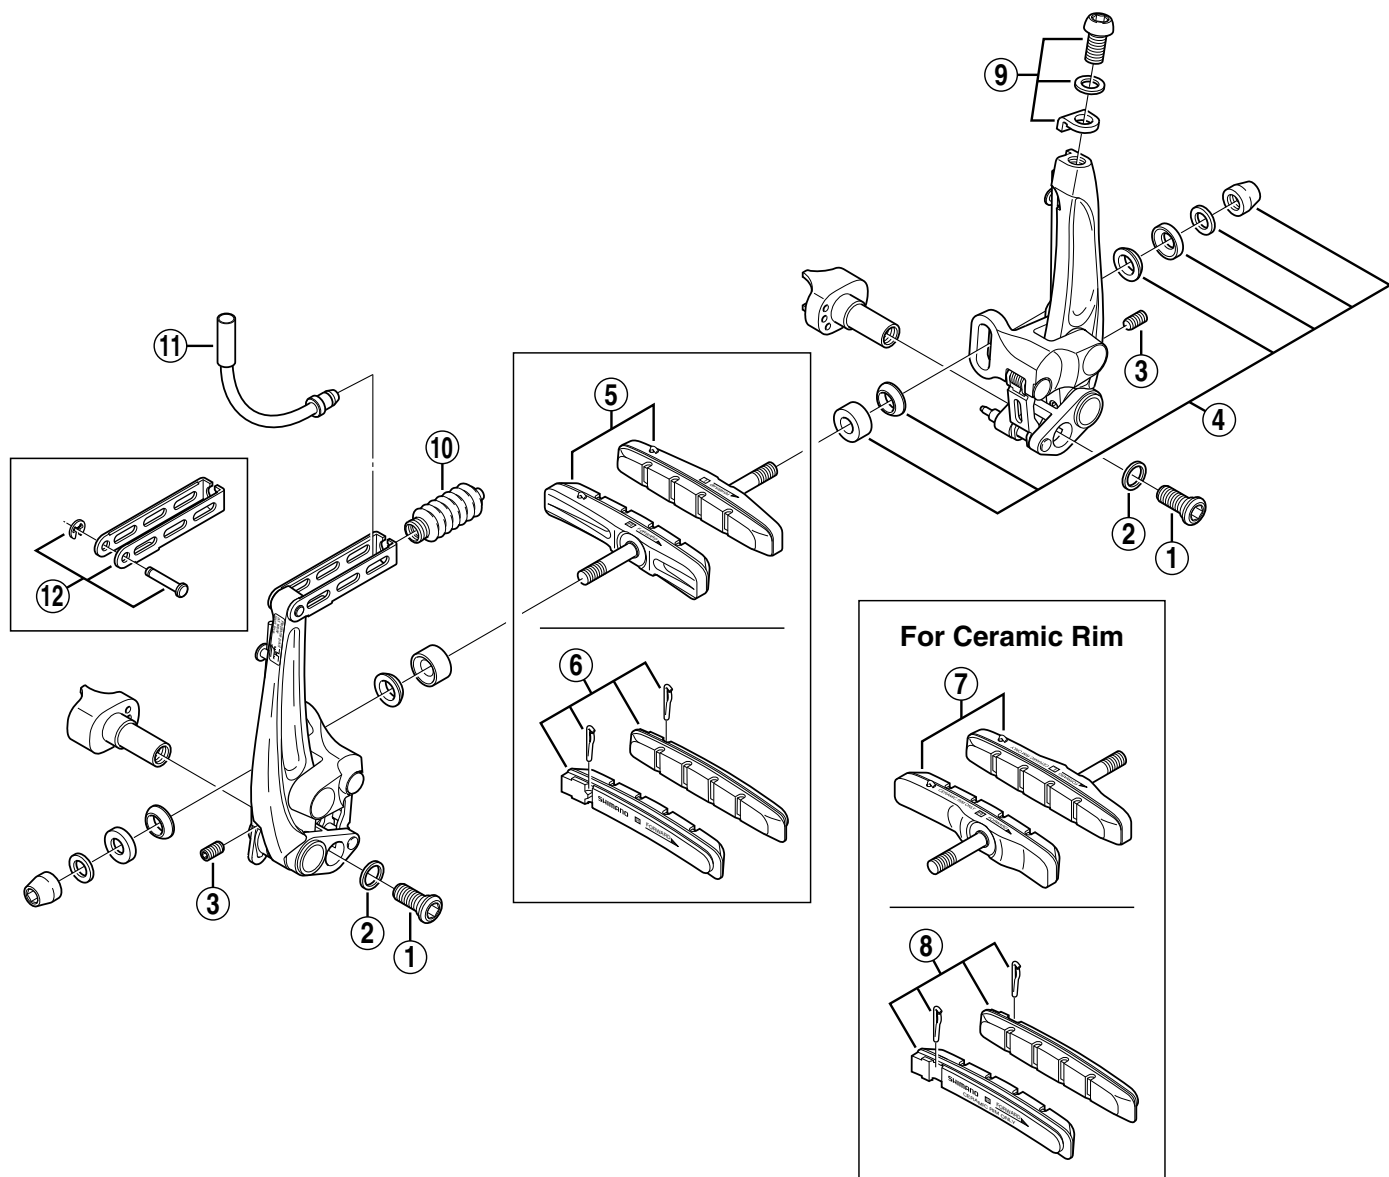

DEORE XT V-Brake BR-M750

Dec. 1998

ITEM NO.	SHIMANO CODE NO.	DESCRIPTION
1	Y-8AA 43000	Link Fixing Bolt (M6 x 15)
2	Y-8AA 49000	Link Fixing Washer
3	Y-8BW 11000	Spring Tension Adjustment Screw
4	Y-8AB 98020	Shoe Fixing Nut Unit
5	Y-8BW 98010	Cartridge-Type Brake Shoe Set (Pair)
6	Y-8AA 98020	Cartridge-Type Brake Shoes & Fixing Pins (Pair)
7	Y-8AA 98030	Cartridge-Type Brake Shoe Set (Pair) for Ceramic Rim
8	Y-8AA 98040	Cartridge-Type Brake Shoes & Fixing Pins (Pair) for Ceramic Rim
9	Y-8AA 98060	Cable Fixing Bolt Unit (M6 x 11.5)
10	Y-8BP 14100	Boot
11	Y-8AA 98070	Inner Cable Lead Unit (90°)
	Y-8AA 98080	Inner Cable Lead Unit (135°)
	Y-8AA 98120	Inner Cable Lead Unit (45°)
12	Y-8BW 98020	Inner Cable Lead Hook Unit