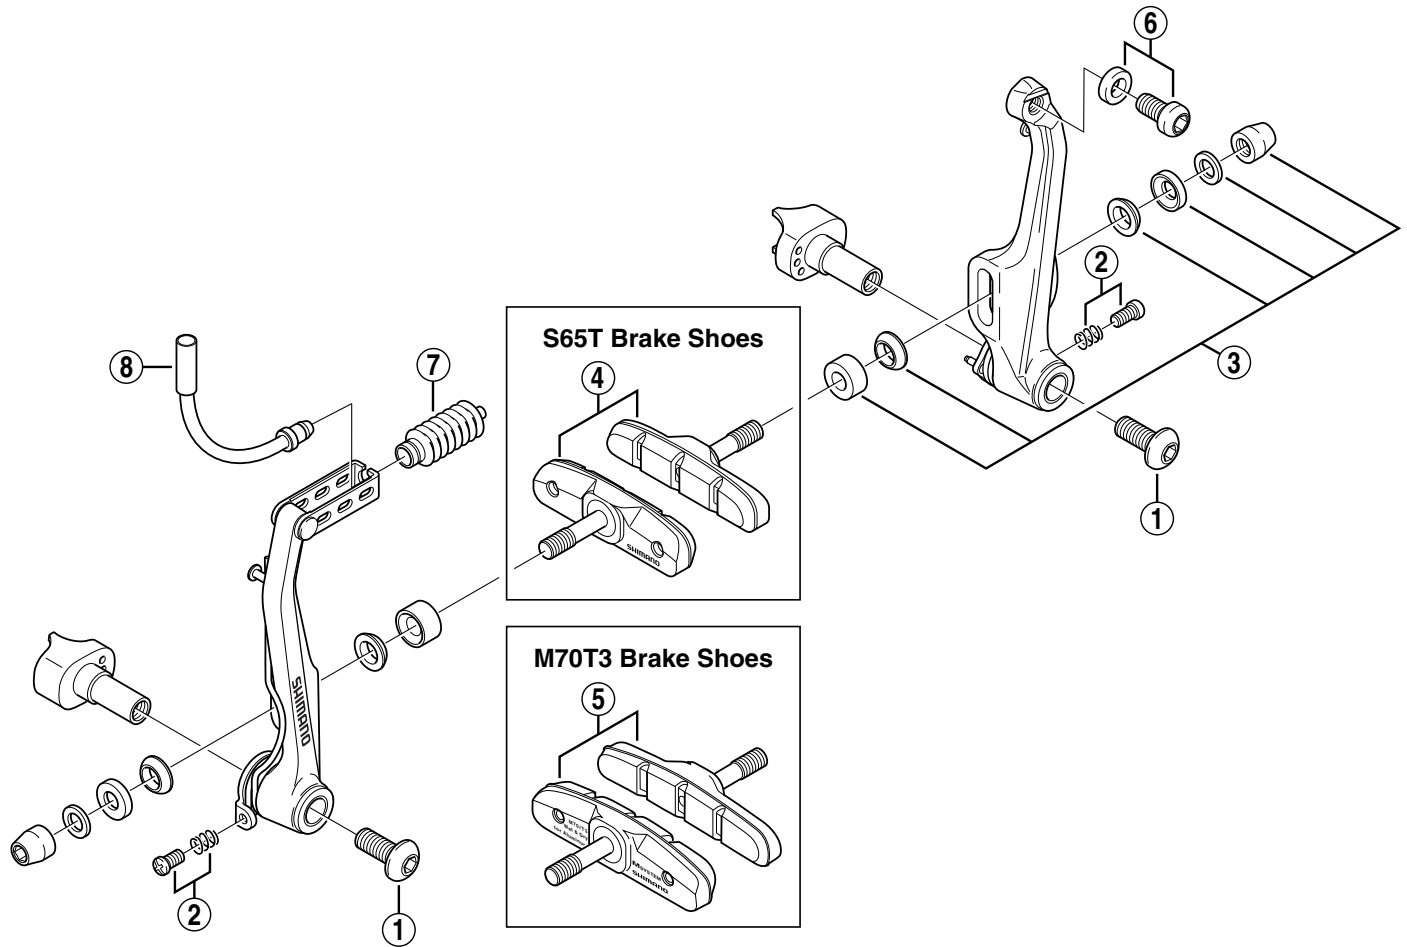

**SHIMANO V-Brake**

Nov. 1999

**BR-M420-S** Silver Version

**BR-M420-L** Black Version

ITEM NO.	SHIMANO CODE NO.	DESCRIPTION
1	Y-84F 10100	Link Fixing Bolt (M6 x 16 / Stainless)
	Y-82N 18800	Link Fixing Bolt (M6 x 16)
2	Y-8B0 98010	Spring Tension Adjustment Screw (M4 x 7) & Stopper
3	Y-8B0 98030	Shoe Fixing Nut Unit
4	Y-8GP 98100	S65T Brake Shoe Set (10 pairs)
5	Y-8BM 98100	M70T3 Brake Shoe Set (Pair) for M-System
6	Y-8B0 98040	Cable Fixing Bolt (M6 x 11.5 / Stainless) & Plate
	Y-8B0 98020	Cable Fixing Bolt (M6 x 11.5) & Plate
7	Y-8BP 14000	Boot
8	Y-8AA 98070	Inner Cable Lead Unit (90°)
	Y-8AA 98080	Inner Cable Lead Unit (135°)
	Y-8AA 98120	Inner Cable Lead Unit (45°)