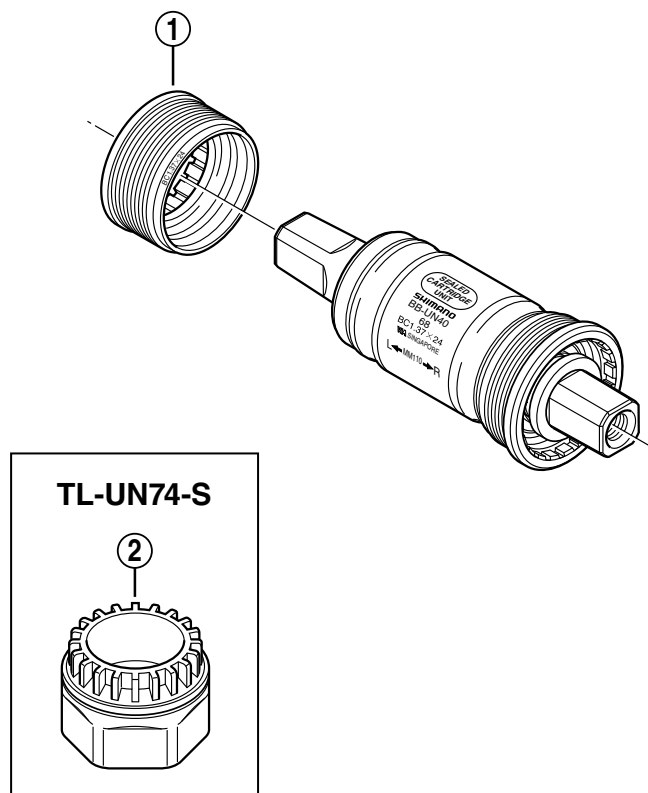

Bottom Bracket Assembly

Jul. 1999

BB-UN40

BB-UN40-E For Bracket Type Front Derailleur

BB-UN40-K For Chain Case

ITEM NO.	SHIMANO CODE NO.	DESCRIPTION
1	Y-1T5 16000	Left Hand Adapter (B.C.1.37" x 24T) English Thread for Shell Width 68 mm
	Y-1T5 16040	Left Hand Adapter (B.C.1.37" x 24T) English Thread for BB-UN40-E Shell Width 68 mm
	Y-1T5 16030	Left Hand Adapter (B.C.1.37" x 24T) English Thread for BB-UN40-K Shell Width 68 mm
	Y-1T5 16020	Left Hand Adapter (B.C.1.37" x 24T) English Thread for Shell Width 73 mm
	Y-1T5 16050	Left Hand Adapter (B.C.1.37" x 24T) English Thread for BB-UN40-E Shell Width 73 mm
	Y-1T5 16010	Left Hand Adapter (M36 x 24T) Italian Thread for Shell Width 70 mm
2	Y-130 09073	Adapter Removal Tool (TL-UN74-S)