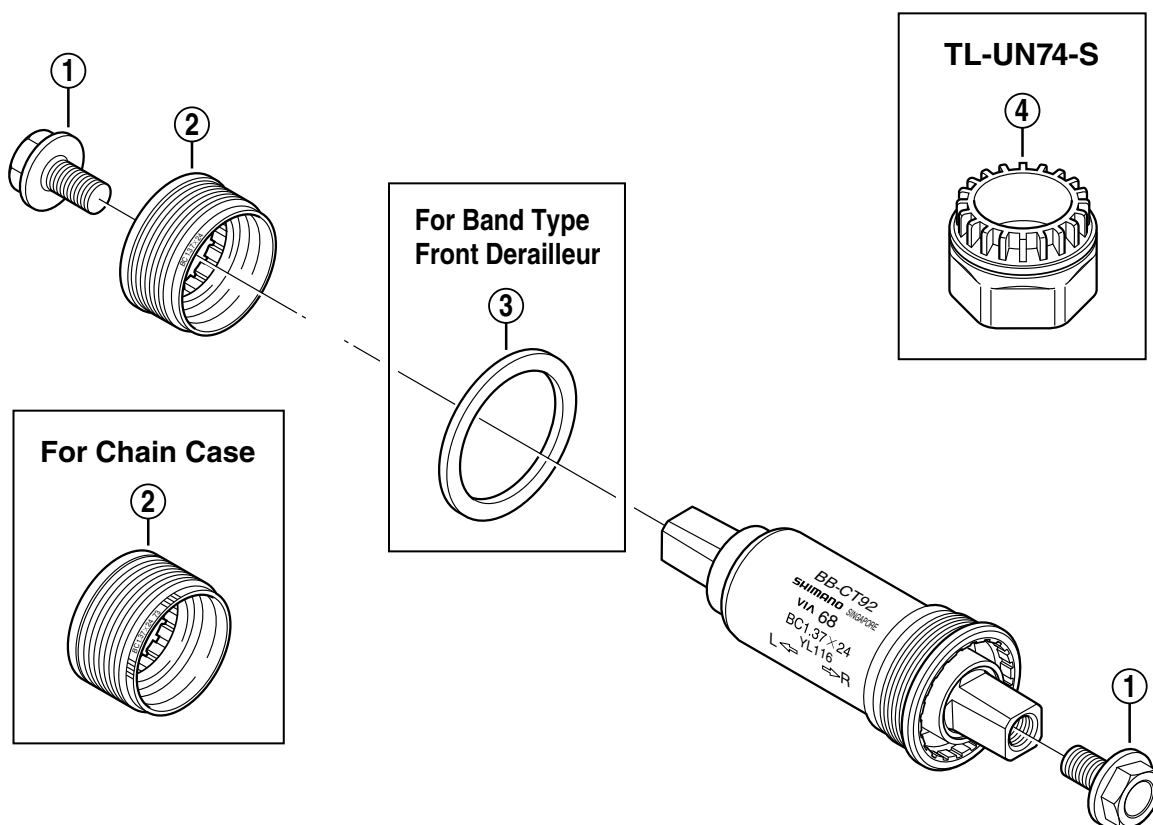

SHIMANO ALTUS Bottom Bracket Assembly BB-CT92

Mar. 1999

ITEM NO.	SHIMANO CODE NO.	DESCRIPTION
1	Y-155 07000	Crank Arm Fixing Bolt
2	Y-1SB 05000	Left Hand Adapter (B.C.1.37" x 24T) English Thread
	Y-1T0 02100	Left Hand Adapter (B.C.1.37" x 24T) English Thread for Chain Case
	Y-1SB 05200	Left Hand Adapter (M36 x 24T) Italian Thread
3	Y-1SB 16000	Spacer (2.6 mm) for Band Type Front Derailleur / English Thread
	Y-1SD 05000	Spacer (2.6 mm) for Band Type Front Derailleur / Italian Thread
4	Y-130 09073	Adapter Removal Tool (TL-UN74-S)